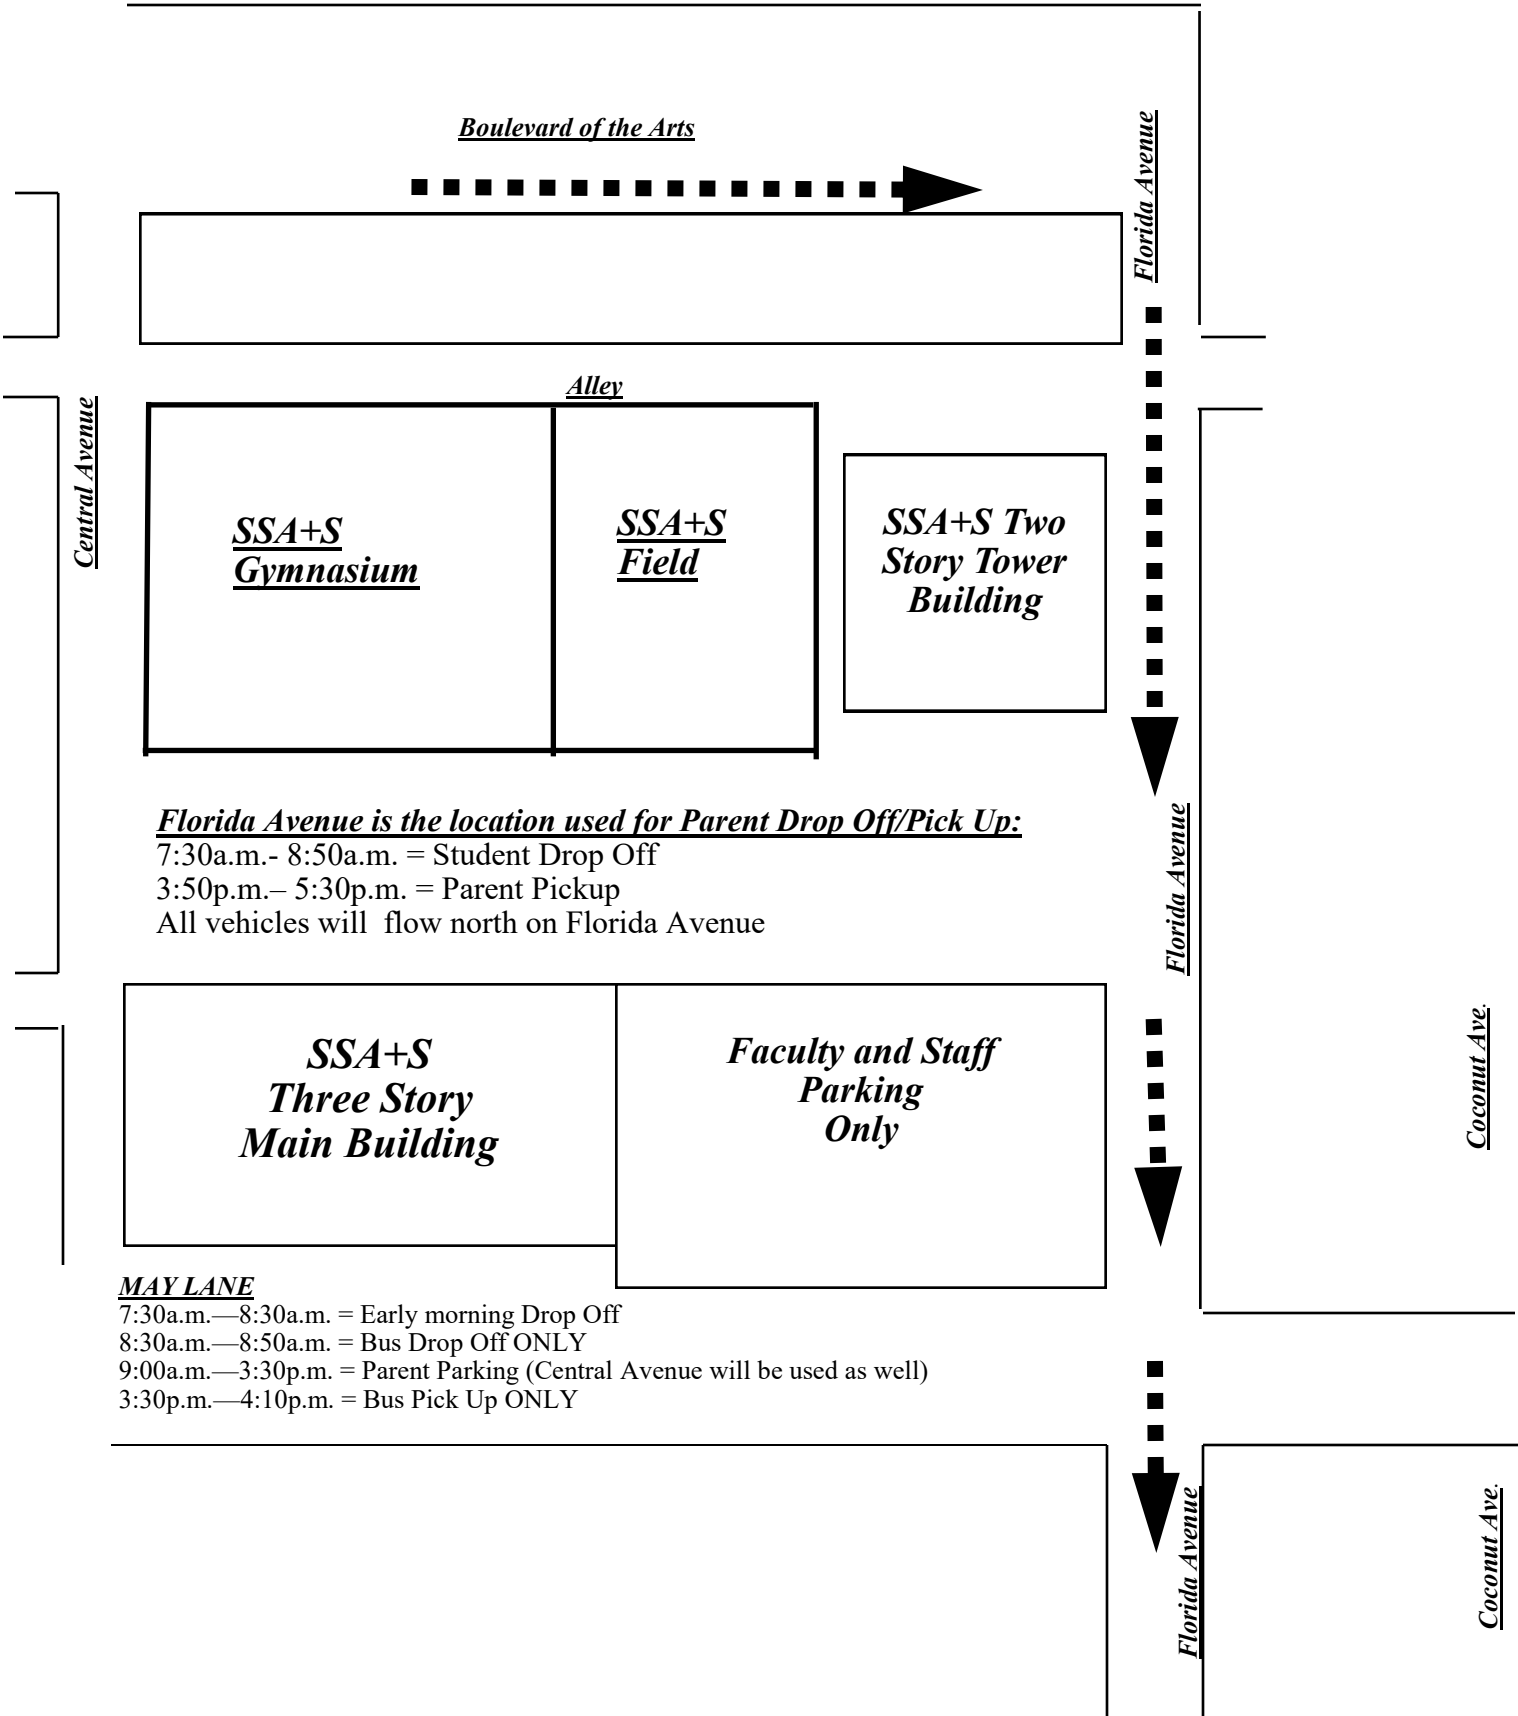

Sarasota School of Arts and Sciences
Traffic Pattern

2019-2020

Florida Avenue is the location used for Parent Drop Off/Pick Up:

7:30a.m.- 8:50a.m. = Student Drop Off
 3:50p.m.- 5:30p.m. = Parent Pickup
 All vehicles will flow north on Florida Avenue

MAYLANE

7:30a.m.—8:30a.m. = Early morning Drop Off
 8:30a.m.—8:50a.m. = Bus Drop Off ONLY
 9:00a.m.—3:30p.m. = Parent Parking (Central Avenue will be used as well)
 3:30p.m.—4:10p.m. = Bus Pick Up ONLY